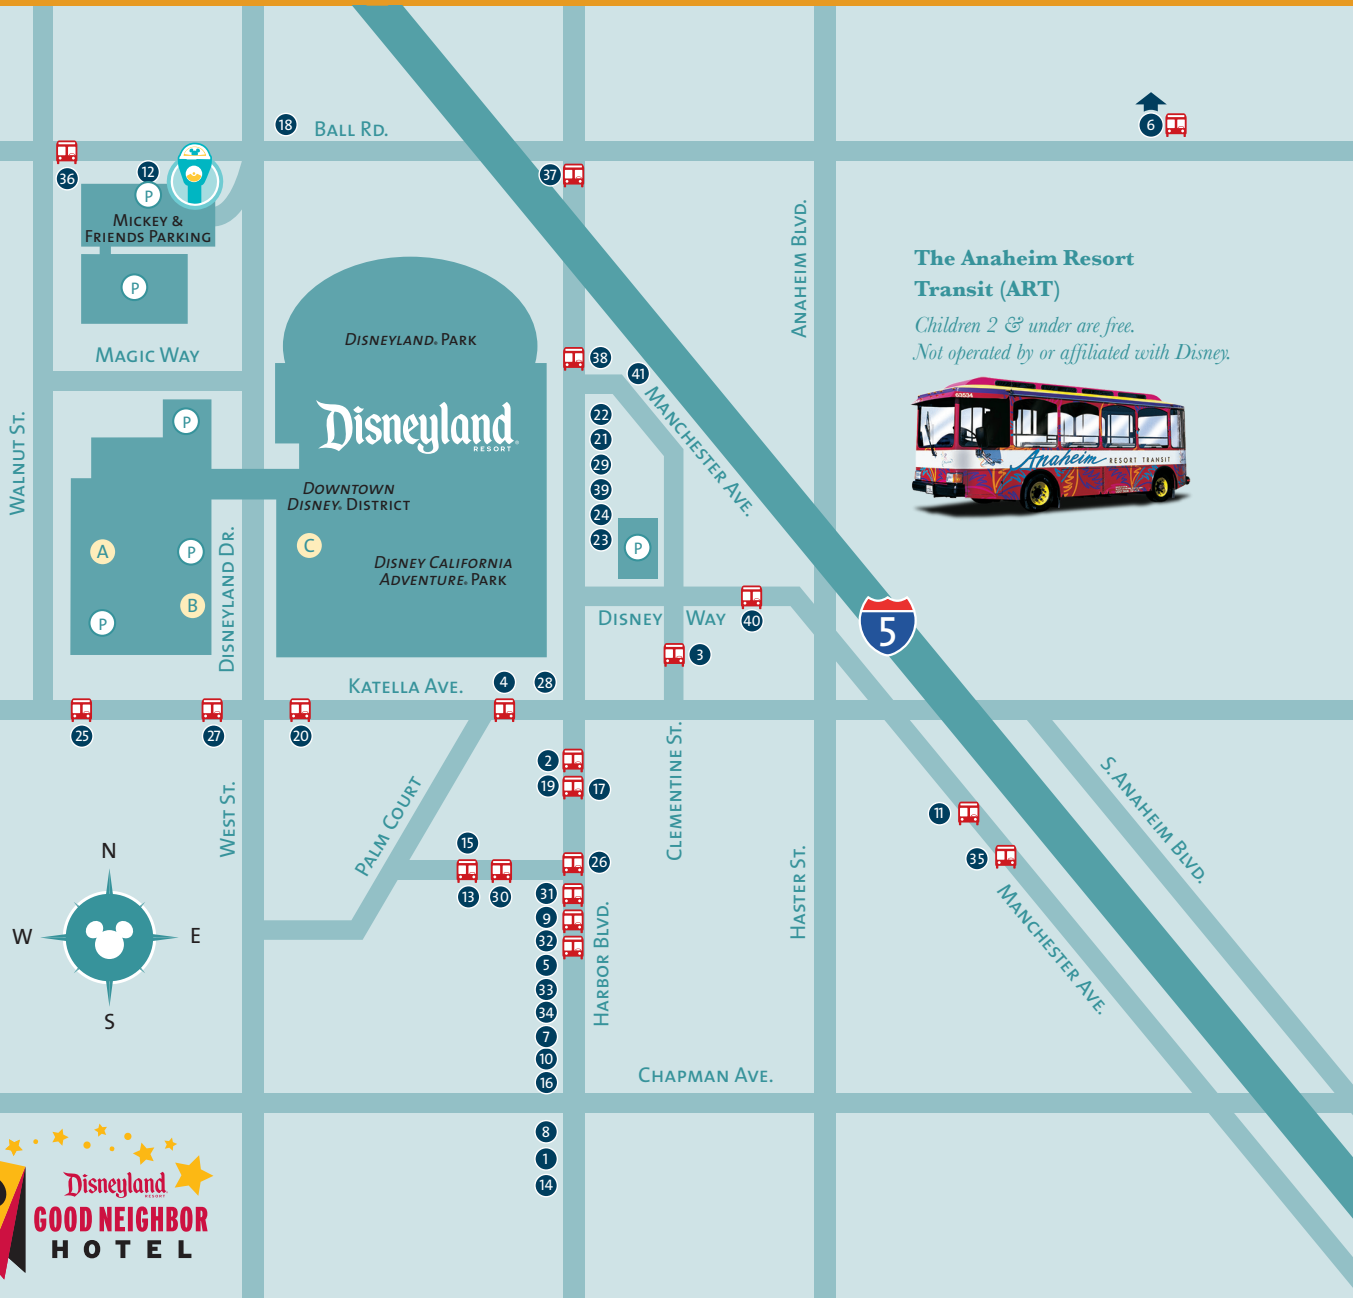

GOOD NEIGHBOR HOTELS

Lodging & Transportation
A Disneyland® Hotel
B Disney's Paradise Pier® Hotel
C Disney's Grand Californian Hotel® & Spa

● *Good Neighbor Hotels*
 Locations 1–41 indicate quality Good Neighbor Hotels.

The Anaheim Resort Transit System (ART)
 ART provides easy access to attractions, restaurants and lodging establishments within the Anaheim Resort™.

Anaheim Resort Transit
 Good Neighbor Hotels marked with this symbol are serviced by Anaheim Resort Transit (ART).

The Anaheim Resort Transit (ART)
 Children 2 & under are free.
 Not operated by or affiliated with Disney.