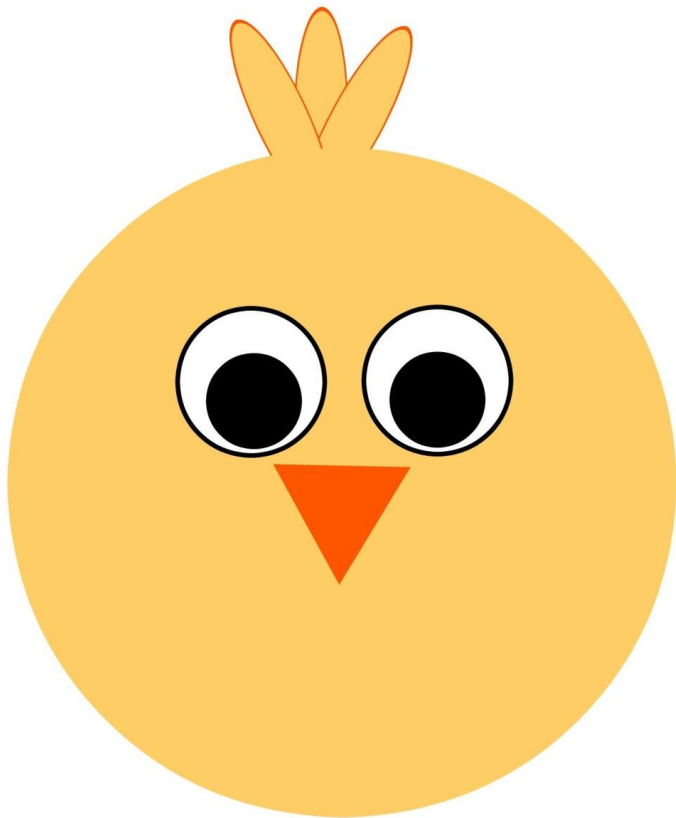


A blank template of a rabbit face, identical in shape and outline to the one on the left. It has a thick purple outline and two upright ears. Inside the face, there are two lines of text: "TO:" followed by a horizontal dotted line, and "FROM:" followed by a horizontal dotted line.A blank template of a chick face, identical in shape and outline to the one on the left. It has a thick yellow outline and three upright feathers on top. Inside the face, there are two lines of text: "TO:" followed by a horizontal dotted line, and "FROM:" followed by a horizontal dotted line.